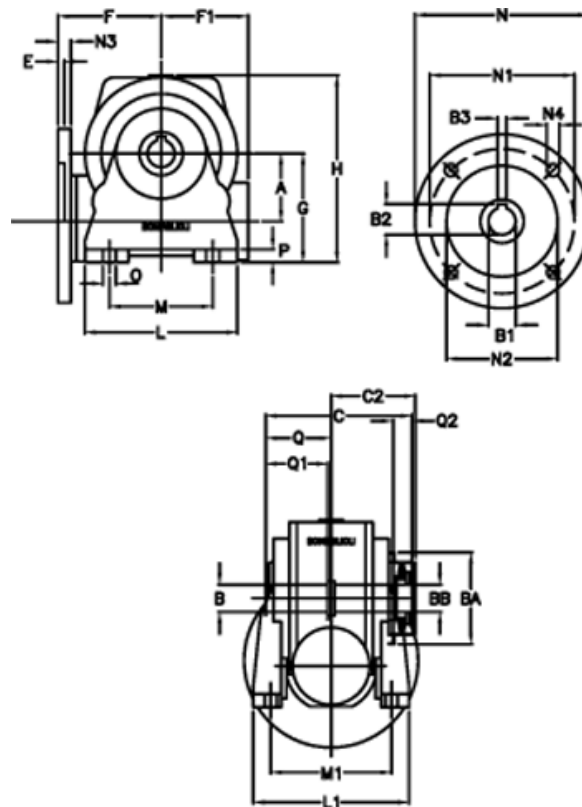

Article number: 390204902812316

Description: Worm Gear with Torque Limiter
VF 49-L1-N-28 P63B14

Measures

a = 49.50	C2 = 63,5	L1 = 124	O = 8.5
B = 25	Description = VF 49N-xx-63B14	m = 63	P = 12
B1 E7 = 11	E = 3.0	M1 = 98.5	Q = 51.0
B2 = 12.8	F = 70	N = 90	Q1 = 41
B3 H9 = 4	F1 = 63	N1 = 75	Q2 = 15
BA = 63	g = 82	N2 = 60	
BB H7 = 14	H = 138.0	N3 = 7.0	
C = 105	L = 110	N4 = 6	